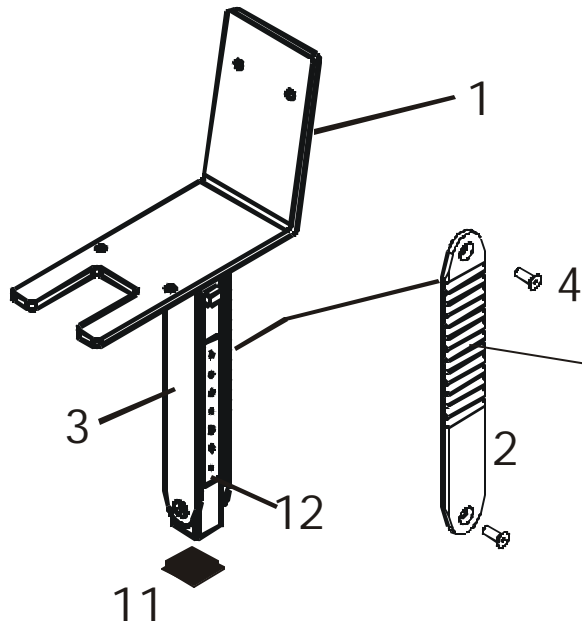

STRENGTH 9000 SERIES TRAINING EQUIPMENT

ST05 Abdominal

STRENGTH 9000 SERIES TRAINING EQUIPMENT

ST05 Abdominal

STRENGTH 9000 SERIES TRAINING EQUIPMENT

ST05 Seat Post Assembly - S/N 64963-Above

The 13 notch front/back striker plate is grey. The 14 notch front/back striker plate is black and was implemented first quarter 2001. Notched striker plate to be installed on seat post such that it is on the same side as the lever handle.

NOTE: The Seat Guide is welded to the frame. Shown separately for illustration purposes only.

BILL OF MATERIALS			
Item No.	Qty.	Part Number	Description
1	1	ST05-S0011-0000	Seat post assembly
2	1	0K50-P0547-0000	Front striker plate (14 notch)
3	1	0K50-P0548-0000	Back striker plate
4	4	0017-00101-1655	5/16" x 24 flat bolt
6	1	0017-00009-1079	Spring
7	1	0K50-P0550-0000	Lever release
8	1	0017-00042-1089	Rubber grip
9	4	0K50-P0551-0000	Grooved pin
10	8	0017-00100-0190	Retaining clips
11	1	0017-00042-0944	1-1/2" x 1-1/2" End cap
12	1	M051-00363-A000	Number strip
13	2	0017-00104-0373	Nylon washer